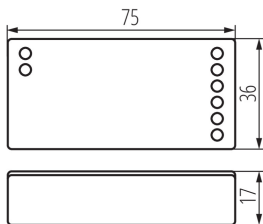

### GENERAL DATA:

**Colour:** white  
**Control:** RF 2,4GHz  
**Length [mm]:** 75  
**Width [mm]:** 36  
**Height [mm]:** 16

### TECHNICAL DATA:

**Rated voltage [V]:** 12 DC; 24 DC  
**Rated current [A]:** max 10  
**Class of protection against electric shock :** III  
**Material:** plastic  
**Connection type:** Terminal block  
**IP class:** 20  
**Range [m]:** max 30

### LOGISTIC DATA:

**Packaging method:** 200  
**Number of units in the secondary packaging :** 1  
**Number of units in the packaging :** 200  
**Net unit weight [g]:** 32  
**Grammage [g]:** 54.75  
**Gross unit weight [g]:** 52  
**Length of a unit pack [cm]:** 7.5  
**Width of a unit pack [cm]:** 4  
**Height of a unit pack [cm]:** 3.5  
**Weight of a cardboard box [kg]:** 10.95  
**Width of a cardboard box [cm]:** 37.5  
**Height of a cardboard box [cm]:** 18  
**Length of a cardboard box [cm]:** 42  
**Volume of a cardboard box [m<sup>3</sup>]:** 0.02835