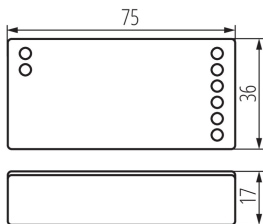

22148 CTRL 12/24V RGBW CCT

Controller for LED tapes

5905339221483

GENERAL DATA:

Colour: white
Control: RF 2,4GHz
Length [mm]: 75
Width [mm]: 36
Height [mm]: 17

TECHNICAL DATA:

Rated voltage [V]: 12 DC; 24 DC
Rated current [A]: max 10
Class of protection against electric shock : III
Material: plastic
Connection type: Terminal block
IP class: 20
Range [m]: max 30

LOGISTIC DATA:

Packaging method: 200
Number of units in the secondary packaging : 1
Number of units in the packaging : 200
Net unit weight [g]: 32
Grammage [g]: 54.75
Gross unit weight [g]: 52
Length of a unit pack [cm]: 7.5
Width of a unit pack [cm]: 4
Height of a unit pack [cm]: 3.5
Weight of a cardboard box [kg]: 10.95
Width of a cardboard box [cm]: 37.5
Height of a cardboard box [cm]: 18
Length of a cardboard box [cm]: 42
Volume of a cardboard box [m³]: 0.02835