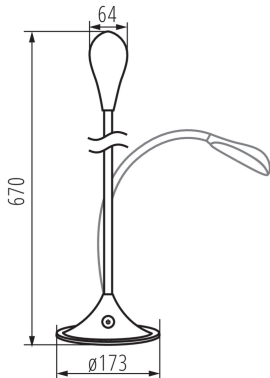

Compatible with a dimmer: no

On switch: yes

Height MAX [mm]: 670

Diameter [mm]: 173

Cable length [m]: 1.8

Integrated LED light source: yes

TECHNICAL DATA:

Rated voltage [V]: 220-240 AC

Service life [h] : 20000

Number of on/off cycles : ≥ 10000

Lighting angle [°] : 100

Luminous efficiency of the lamp [lm/W] : max 87

Enclosure material: plastic

Connection type: Cable terminated with a plug

22342 FRANCO II LED W

LED desk lamp

The fixture is movable horizontally [°] : 360

The fixture is movable vertically [°] : 360

IP class: 20

LOGISTIC DATA:

Unit of measurement: unit

Packaging method: 8