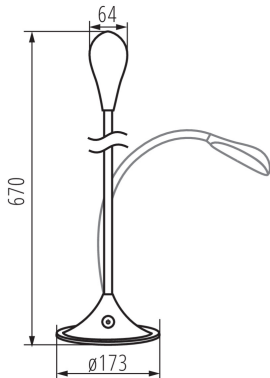

Compatible with a dimmer: no

On switch: yes

Height MAX [mm]: 670

Diameter [mm]: 173

Cable length [m]: 1.8

Integrated LED light source: yes

TECHNICAL DATA:

Rated voltage [V]: 220-240 AC

Service life [h] : 20000

Number of on/off cycles : ≥ 10000

Lighting angle [°] : 100

Luminous efficiency of the lamp [lm/W] : max 87

Enclosure material: plastic

Connection type: Cable terminated with a plug

22343 FRANCO II LED B

LED desk lamp

The fixture is movable horizontally [°] : 360

The fixture is movable vertically [°] : 360

IP class: 20

LOGISTIC DATA:

Unit of measurement: unit

Packaging method: 8