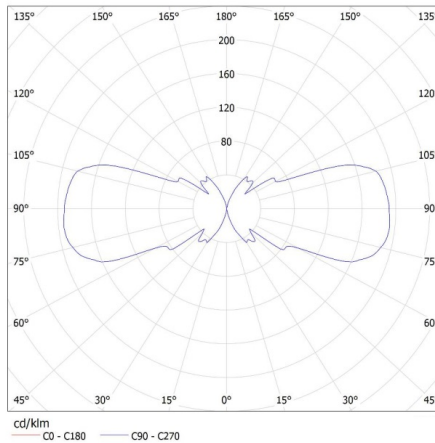

Height of a cardboard box [cm]: 53
Length of a cardboard box [cm] : 36
Volume of a cardboard box [m³]: 0.0477

KANLUX S.A. (kat 22440) ZEW EL-235J-B + IQ-LED ... 7W / LDC (Polar)

Luminaire: KANLUX S.A. (kat 22440) ZEW EL-235J-B + IQ-LED ... 7W
Lamps: 2 x IQ-LED GU10 7W-WW