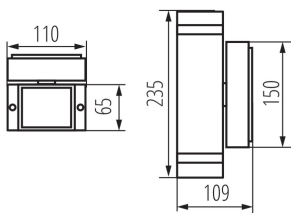

Facade luminaire

5905339224408

IP
44

Kanlux ZEW luminaires are a perfect solution for illuminating facades of buildings of various types, while the light flux directed both upwards and downwards, they create one beautiful decorative light accents on the façade. Owing to the high class of tightness (IP44), the luminaires can be mounted in places directly exposed to weather conditions.

GENERAL DATA:

Colour: black

Place of assembly: wall mounted

Place of application: Indoors and outdoors

Minimum distance from the illuminated object: 0,5m

Light source included: no

Fixture lighting direction: up and down

Length [mm]: 110

Width [mm]: 65

Height [mm]: 235

TECHNICAL DATA:

Rated voltage [V]: 220-240 AC

Rated frequency [Hz]: 50

Maximum power [W]: 2 x max 35

Class of protection against electric shock: I

Light source: PAR16

Cap: GU10

Ambient temperature range to which the product can be exposed: -20÷35

Enclosure material: aluminum alloy

Protective glass material: Tempered glass

Connection type: Bolt terminal block

Range of sections of wires used [mm²]: 1÷2,5

IP class: 44

LOGISTIC DATA:

Unit of measurement: unit

Packaging method: 12

Number of units in the secondary packaging: 1

Number of units in the packaging: 12

Net unit weight [g]: 980

Grammage [g]: 1126.67

Length of a unit pack [cm]: 11.5

Width of a unit pack [cm]: 11.5

Height of a unit pack [cm]: 24.5

Weight of a cardboard box [kg]: 13.52004

Width of a cardboard box [cm]: 25