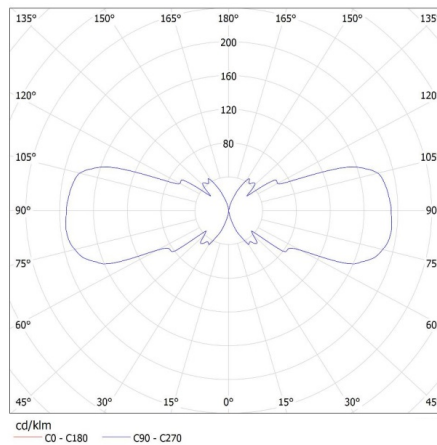

Length of a cardboard box [cm] : 36
Volume of a cardboard box [m³]: 0.0477

KANLUX S.A. (kat 22442) ZEW EL-235J-GR + IQ-LED ... 7W / LDC (Polar)

Luminaire: KANLUX S.A. (kat 22442) ZEW EL-235J-GR + IQ-LED ... 7W
Lamps: 2 x IQ-LED GU10 7W-WW