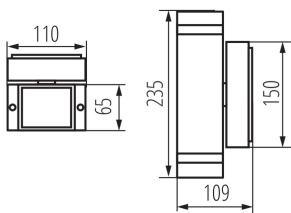

Facade luminaire

5905339224422

IP
44

Kanlux ZEW luminaires are a perfect solution for illuminating facades of buildings of various types, while the light flux directed both upwards and downwards, they create one beautiful decorative light accents on the façade. Owing to the high class of tightness (IP44), the luminaires can be mounted in places directly exposed to weather conditions.

GENERAL DATA:

Colour: grey

Place of assembly: wall mounted

Place of application: Indoors and outdoors

Minimum distance from the illuminated object: 0,5m

Fixture lighting direction: up and down

Length [mm]: 110

Width [mm]: 65

Height [mm]: 235

TECHNICAL DATA:

Rated voltage [V]: 220-240 AC

Rated frequency [Hz]: 50

Maximum power [W]: 2 x max 35

Class of protection against electric shock: I

Light source: PAR16

Light source included: no

Cap: GU10

Ambient temperature range to which the product can be exposed: -20÷35

Enclosure material: aluminum alloy

Protective glass material: Tempered glass

Connection type: Bolt terminal block

Range of sections of wires used [mm²]: 1÷2,5

IP class: 44

LOGISTIC DATA:

Packaging method: 12

Number of units in the secondary packaging: 1

Number of units in the packaging: 12

Net unit weight [g]: 980

Grammage [g]: 1126.67

Length of a unit pack [cm]: 11.5

Width of a unit pack [cm]: 11.5

Height of a unit pack [cm]: 24.5

Weight of a cardboard box [kg]: 13.52004

Width of a cardboard box [cm]: 25

Height of a cardboard box [cm]: 53