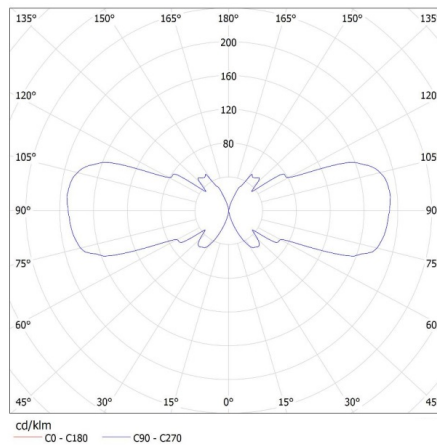

Length of a cardboard box [cm] : 36
Volume of a cardboard box [m³]: 0.0477

KANLUX S.A. (kat 22443) ZEW EL-235U-GR + IQ-LED ... 7W / LDC (Polar)

Luminaire: KANLUX S.A. (kat 22443) ZEW EL-235U-GR + IQ-LED ... 7W
Lamps: 2 x IQ-LED GU10 7W-WW