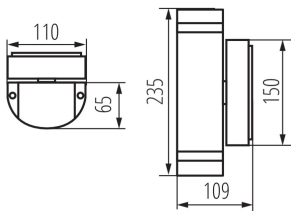

Facade luminaire

5905339224439

IP
44

Kanlux ZEW luminaires are a perfect solution for illuminating facades of buildings of various types, while the light flux directed both upwards and downwards, they create one beautiful decorative light accents on the façade. Owing to the high class of tightness (IP44), the luminaires can be mounted in places directly exposed to weather conditions.

GENERAL DATA:

Colour: grey

Place of assembly: wall mounted

Place of application: Indoors and outdoors

Minimum distance from the illuminated object: 0,5m

Fixture lighting direction: up and down

Length [mm]: 110

Width [mm]: 65

Height [mm]: 235

TECHNICAL DATA:

Rated voltage [V]: 220-240 AC

Rated frequency [Hz]: 50

Maximum power [W]: 2 x max 35

Class of protection against electric shock: I

Light source: PAR16

Light source included: no

Cap: GU10

Ambient temperature range to which the product can be exposed: -20÷35

Enclosure material: aluminum alloy

Protective glass material: Tempered glass

Connection type: Bolt terminal block

Range of sections of wires used [mm²]: 1÷2,5

IP class: 44

LOGISTIC DATA:

Packaging method: 12

Number of units in the secondary packaging: 1

Number of units in the packaging: 12

Net unit weight [g]: 890

Grammage [g]: 1036.67

Length of a unit pack [cm]: 11.5

Width of a unit pack [cm]: 11.5

Height of a unit pack [cm]: 24.5

Weight of a cardboard box [kg]: 12.44004

Width of a cardboard box [cm]: 25

Height of a cardboard box [cm]: 53