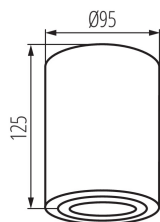

Kanlux BORD are popular surface holders. They are characterized by an interesting and expressive shape in the form of a cylinder. Kanlux BORD guarantee exceptional lighting making it possible to emphasize some elements of decor in a room and create pleasant atmosphere. Modern design and elegant simplicity make these holders match both residential interiors and commercial interiors.

GENERAL DATA:

Colour: black matt
Place of assembly: ceiling mounted
Place of application: Indoors
Minimum distance from the illuminated object : 0,5m
The product is not suitable to be covered with a heat-insulating material: yes
Height [mm]: 125
Diameter [mm]: 95

TECHNICAL DATA:

Rated voltage [V]: 220-240 AC
Rated frequency [Hz]: 50
Maximum power [W]: max 10
Class of protection against electric shock : I
Light source: PAR16
Light source included: no
Cap: GU10
Ambient temperature range to which the product can be exposed: 5÷25
Enclosure material: aluminum alloy
Connection type: Bolt terminal block
Range of sections of wires used [mm²]: 1÷2,5
Lighting-fixture angle regulation : in one axis
Lighting-fixture angle regulation [°]: 25
IP class: 20

LOGISTIC DATA:

Unit of measurement: unit
Packaging method: 20
Number of units in the secondary packaging : 1
Number of units in the packaging: 20
Net unit weight [g]: 482
Grammage [g]: 571.5
Length of a unit pack [cm]: 10.5
Width of a unit pack [cm]: 10.5