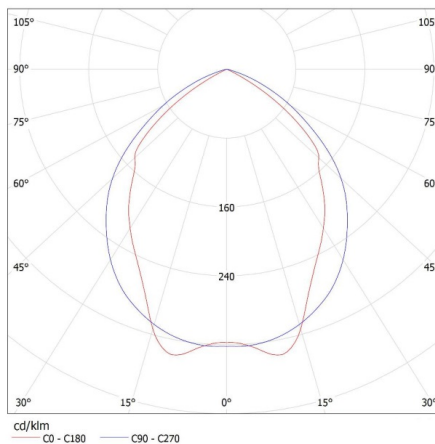

Height of a cardboard box [cm]: 8.8
Length of a cardboard box [cm] : 65.5
Volume of a cardboard box [m³]: 0.036313

KANLUX S.A. (kat 22673) REGIS 4LED 418 PT + GLASSv2 / Krzywa rozsyłu światła (biegunowo)