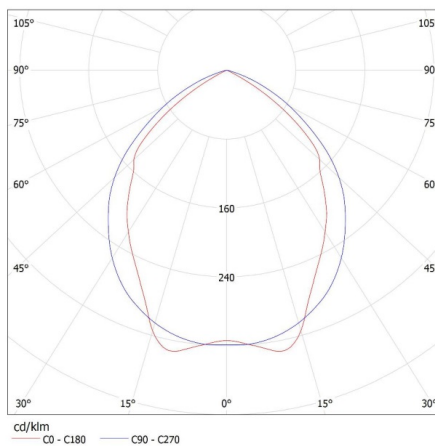

KANLUX S.A. (kat 22673) REGIS 4LED 418 PT + T8 Miledo / Krzywa rozsyłu światła (biegunowo)

Oprawa: KANLUX S.A. (kat 22673) REGIS 4LED 418 PT + T8 Miledo
Lampy: 4 x T8 LED 9W-NW