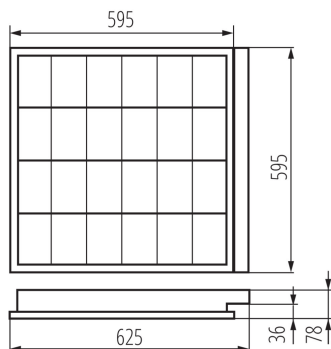

Embedded louver fitting