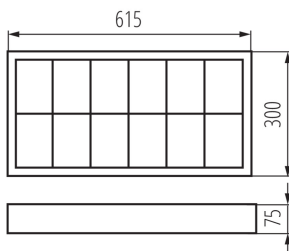

Ceiling louver fitting

5905339226747

Kanlux NOTUS 4LED luminaires are façade raster luminaires adapted to T8 LED fluorescent lamps. They are manufactured in Poland of components provided by Polish suppliers. Raster lighting is a solution for office and industrial interiors. Additionally, LED fluorescent lamps contribute to lower energy consumption.

GENERAL DATA:

Colour: white

Place of assembly: ceiling mounted

Place of application: Indoors

Minimum distance from the illuminated object: 0,5m

Power supply of T8 LED fluorescent lamps: Unilateral

Length [mm]: 615

Width [mm]: 300

Height [mm]: 75

TECHNICAL DATA:

Rated voltage [V]: 220-240 AC

Rated frequency [Hz]: 50

Maximum power [W]: 2x max 18

Class of protection against electric shock: I

Light source: T8 LED

Light source included: no

Cap: G13

Ambient temperature range to which the product can be exposed: 5÷25

Enclosure material: steel

Reflector material: aluminum alloy

Connection type: Self-clamping block

Range of sections of wires used [mm²]: 1÷2,5

IP class: 20

LOGISTIC DATA:

Packaging method: 1

Number of units in the secondary packaging: 1

Number of units in the packaging: 1

Net unit weight [g]: 1490

Grammage [g]: 1780

Length of a unit pack [cm]: 61.5

Width of a unit pack [cm]: 29.5

Height of a unit pack [cm]: 8

Weight of a cardboard box [kg]: 1.78

Width of a cardboard box [cm]: 30.5

Height of a cardboard box [cm]: 8