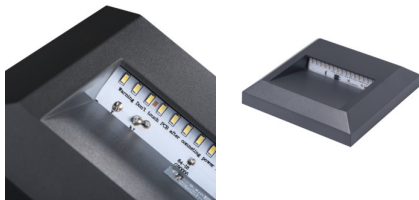

Surface-mounted light fitting

5905339227706

Kanlux CROTO is a façade luminaire in graphite colour, characterised by modern design and energy efficiency. Due to the specific shape of the front panel, the luminaire seems to lie flat against the wall. The luminaire perfectly fulfills its function as a decorative lighting, additional stair lighting or illumination of spaces around buildings.

GENERAL DATA:

Colour: grey

Place of assembly: wall mounted

Place of application: Indoors and outdoors

Minimum distance from the illuminated object: 0,2m

Compatible with a dimmer: no

Length [mm]: 124

Width [mm]: 28

Height [mm]: 125

Integrated LED light source: yes

TECHNICAL DATA:

Rated voltage [V]: 220-240 AC

Rated frequency [Hz]: 50

Maximum power [W]: 1,1

Class of protection against electric shock: II

Diode type: LED SMD

Luminous efficiency of the lamp [lm/W]: 27

Ambient temperature range to which the product can be exposed: -20÷35

Enclosure material: plastic

Protective glass material: PC

Connection type: Bolt terminal block