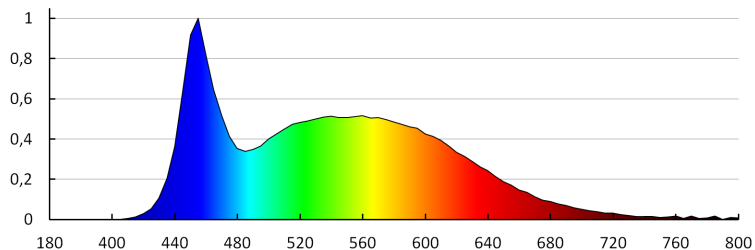

Surface-mounted light fitting

LOGISTIC DATA:

Packaging method: 40

Number of units in the secondary packaging: 1

Number of units in the packaging: 40

Net unit weight [g]: 190

Grammage [g]: 240

Length of a unit pack [cm]: 13.5

Width of a unit pack [cm]: 3.5

Height of a unit pack [cm]: 13.5

Weight of a cardboard box [kg]: 9.6

Width of a cardboard box [cm]: 21

Height of a cardboard box [cm]: 29

Length of a cardboard box [cm]: 56

Volume of a cardboard box [m³]: 0.034104

KANLUX S.A. (kat 22770) CROTO LED GR-L / Krzywa rozsyłu światła (biegunowo)