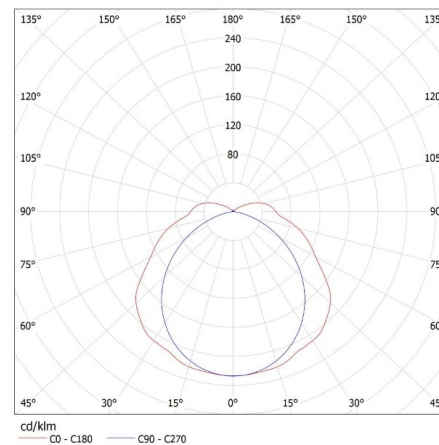

ADDITIONAL INFORMATION:

- MAH PLUS 4 LEDs/PC light fixtures are designed for T8 LED 220-240 V~; 50/60 Hz light sources with one-sided power supply

KANLUX S.A. (kat 22800) MAH PLUS-236/4LED/ + GLASSv4 / LDC (Polar)