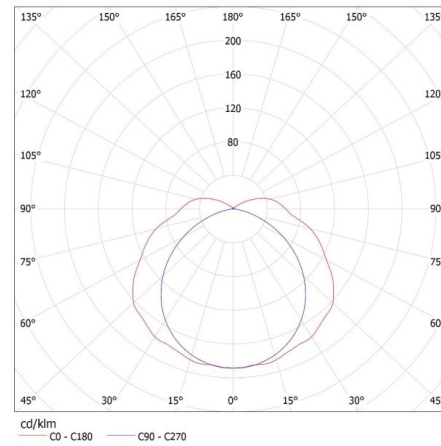

22800 MAH PLUS-236/4LED/PC

Dust-proof LED tube light fitting