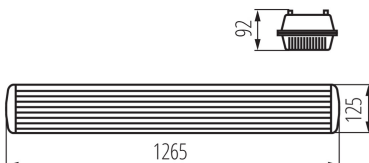

22800 MAH PLUS-236/4LED/PC

Dust-proof LED tube light fitting

5905339228000

Kanlux MAH PLUS 4LED are LED equivalents of popular luminaires. Their core asset consists in the fact that they can use T8 LED light sources that are 1200 mm or 1500 mm long. This solution is perfect for industrial use.

GENERAL DATA:

Colour: grey

Place of assembly: ceiling mounted

Place of application: Indoors and outdoors

Minimum distance from the illuminated object: 0,5m

Possibility of fixture-loop-through connection: yes

Power supply of T8 LED fluorescent lamps: Unilateral

Length [mm]: 1265

Width [mm]: 125

Height [mm]: 92

Number of clasps: 8

TECHNICAL DATA:

Rated voltage [V]: 220-240 AC

Rated frequency [Hz]: 50

Maximum power [W]: 2 x max 36

Class of protection against electric shock: I

Lampshade material: PC

Light source: T8 LED

Light source included: no

Cap: G13

Ambient temperature range to which the product can be exposed: 5÷25

Enclosure material: plastic

Handle material: Metal

Clasp material: plastic

Connection type: Bolt terminal block

Range of sections of wires used [mm²]: 1÷2,5

IP class: 65

LOGISTIC DATA:

Unit of measurement: unit

Packaging method: 6

Number of units in the secondary packaging: 1

Number of units in the packaging: 6

Net unit weight [g]: 1600

Grammage [g]: 1950

Length of a unit pack [cm]: 127.5