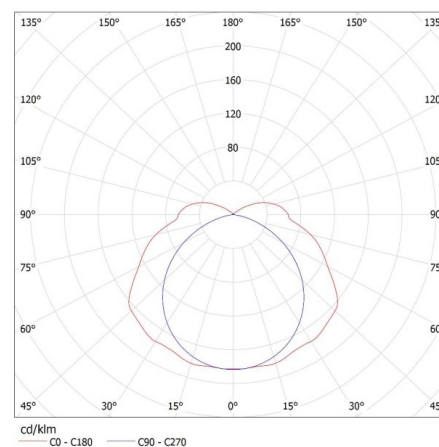

KANLUX S.A. (kat 22800) MAH PLUS-236/4LED/ i GLASSv2 / Krzywa rozsyłu światła (biegunowo)

KANLUX S.A. (kat 22800) MAH PLUS-236/4LED/ + GLASSv3 / LDC (Polar)