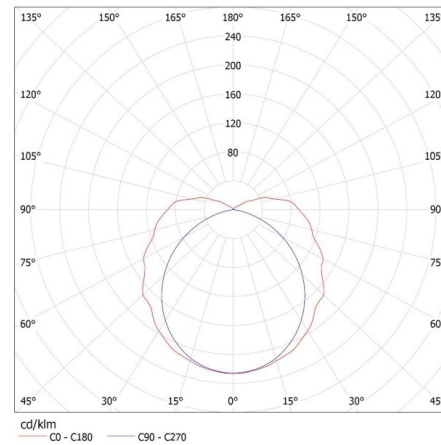

Width of a unit pack [cm] : 9.5

Height of a unit pack [cm] : 6.5

Weight of a cardboard box [kg] : 13.40001

Width of a cardboard box [cm] : 30

Height of a cardboard box [cm] : 21.5

Length of a cardboard box [cm] : 129

Volume of a cardboard box [m³] : 0.083205

KANLUX S.A. (kat 22802) MAH PLUS-136/4LED/PC + GLASSv4 / LDC (Polar)