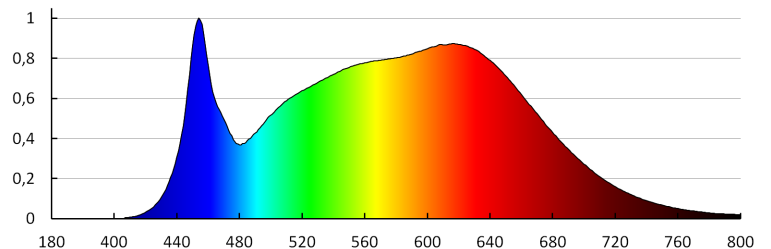

ADDITIONAL INFORMATION:

- 5 years Warranty under the terms of the warranty statement, available on our website

KANLUX S.A. (kat 22843) HIMA LED 33W-NW-W / LDC (Polar)