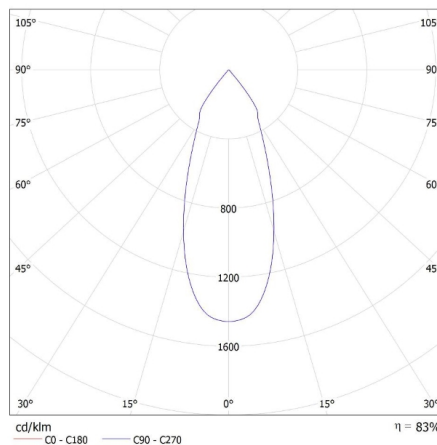

KANLUX S.A. (kat 22843) HIMA LED 33W-NW-W / LDC (Polar)