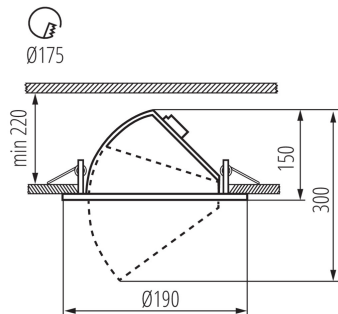

Downlight fitting