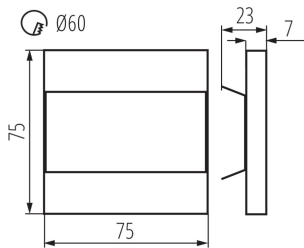

23102 TERRA LED WW

Staircase LED light fitting