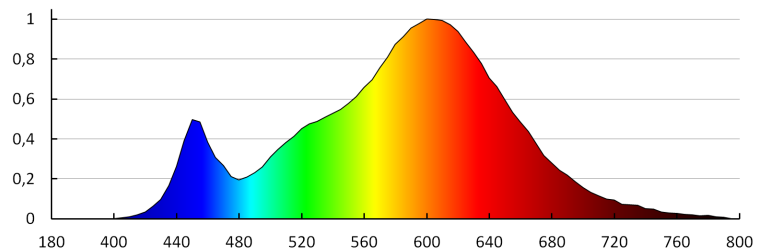

ADDITIONAL INFORMATION:

- suitable for mounting on normally flammable surfaces