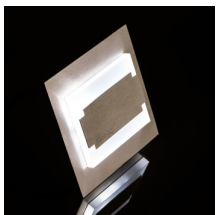

23102 TERRA LED WW

Staircase LED light fitting

5905339231024

Kanlux TERRA means modern design combined with an attractive effect of lighting. It is a perfect idea to highlight stairs and corridors or to emphasize decor of rooms. The unique structure of the holders ensures even emission of light. The AC version is equipped with 230V power supply unit which fits into a box and the PIR version is equipped with a motion sensor. The sensor detects movement / turns lights on regardless of the ambient light intensity.

GENERAL DATA:

To be built into the wall: yes

Colour: stainless steel

Place of assembly: Recessed mount in the wall

Place of application: Indoors

Minimum distance from the illuminated object: 0,1m

Compatible with a dimmer: no

Colour rendering index: 80

Service life [h]: 50000

Number of on/off cycles: ≥20000

Luminous efficiency of the lamp [lm/W]: 16

Ambient temperature range to which the product can be exposed: 5÷25

Enclosure material: polished stainless steel, plastic