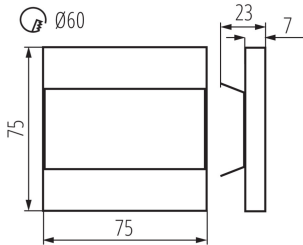

23104 TERRA LED CW

Staircase LED light fitting