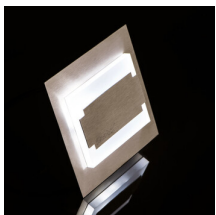

23104 TERRA LED CW

Staircase LED light fitting

5905339231048

Kanlux TERRA means modern design combined with an attractive effect of lighting. It is a perfect idea to highlight stairs and corridors or to emphasize decor of rooms. The unique structure of the holders ensures even emission of light. The AC version is equipped with 230V power supply unit which fits into a box and the PIR version is equipped with a motion sensor. The sensor detects movement / turns lights on regardless of the ambient light intensity.

GENERAL DATA:

To be built into the wall : yes

Colour: stainless steel

Place of assembly: Recessed mount in the wall

Place of application: Indoors

Minimum distance from the illuminated object : 0,1m

Compatible with a dimmer : no

Colour rendering index: 80

Service life [h]: 50000

Number of on/off cycles: ≥20000

Luminous efficiency of the lamp [lm/W]: 19

Ambient temperature range to which the product can be exposed: 5÷25

Enclosure material: polished stainless steel, plastic