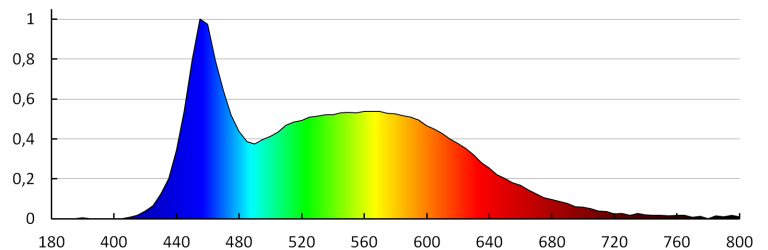

ADDITIONAL INFORMATION:

- suitable for mounting on normally flammable surfaces