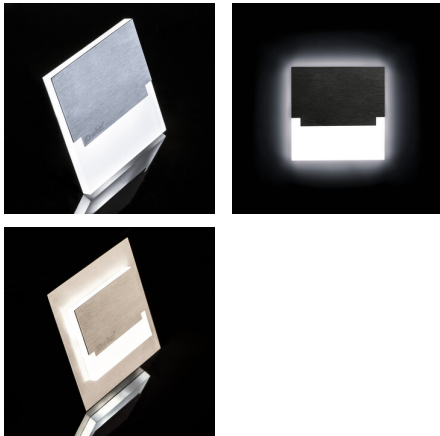

23109 SABIK MINI LED WW

Staircase LED light fitting

5905339231093

SABIK LED; SABIK LED AC

Kanlux SABIK means modern design combined with an attractive effect of lighting. It is a perfect idea to highlight stairs and corridors or to emphasize decor of rooms. The unique structure of the holders ensures even emission of light. The AC version is equipped with 230V power supply unit which fits into a box and the PIR version is equipped with a motion sensor. The sensor detects movement / turns lights on regardless of the ambient light intensity.

GENERAL DATA:

To be built into the wall: yes

Colour: stainless steel

Place of assembly: Recessed mount in the wall

Place of application: Indoors

Minimum distance from the illuminated object: 0,1m

Compatible with a dimmer: no

Length [mm]: 75

Width [mm]: 23

Height [mm]: 75

Required diameter of the assembly box [Ømm]: 60

Assembly-hole dimensions [mm]: 60

Integrated LED light source: yes

TECHNICAL DATA:

Rated voltage [V]: 12 DC

Maximum power [W]: 0.8

Class of protection against electric shock: III

Diode type: LED SMD

Luminous flux [lm]: 13

Colour temperature: Warm white

Correlated colour temperature [K]: 3000

Colour consistency in McAdam ellipses: ≤6