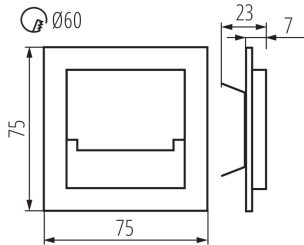

23109 SABIK MINI LED WW

Staircase LED light fitting