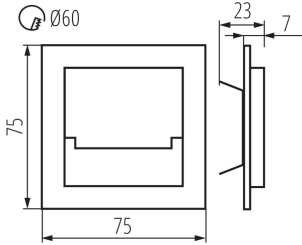

23111 SABIK MINI LED CW

Staircase LED light fitting