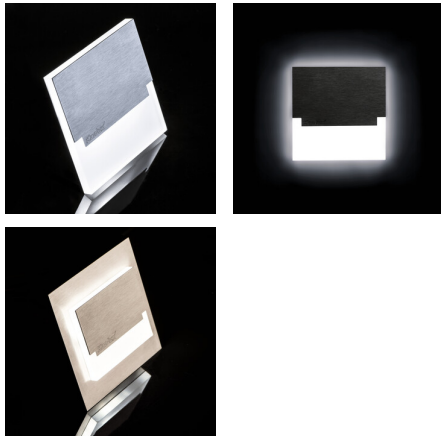

## 23111 SABIK MINI LED CW

Staircase LED light fitting

5905339231116

SABIK MINI LED

Kanlux SABIK means modern design combined with an attractive effect of lighting. It is a perfect idea to highlight stairs and corridors or to emphasize decor of rooms. The unique structure of the holders ensures even emission of light. The AC version is equipped with 230V power supply unit which fits into a box and the PIR version is equipped with a motion sensor. The sensor detects movement / turns lights on regardless of the ambient light intensity.

### GENERAL DATA:

**To be built into the wall:** yes

**Colour:** stainless steel

**Place of assembly:** Recessed mount in the wall

**Place of application:** Indoors

**Minimum distance from the illuminated object:** 0,1m