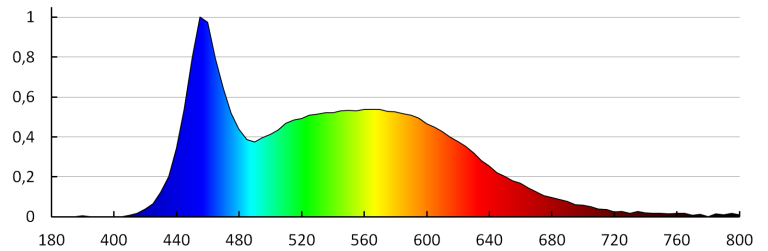

ADDITIONAL INFORMATION:

- suitable for mounting on normally flammable surfaces