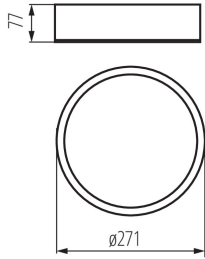

The product is not suitable to be installed on a normally flammable surface: yes

The product is not suitable to be covered with a heat-insulating material: yes

Height [mm]: 77

Diameter [mm]: 275

TECHNICAL DATA:

Ambient temperature range to which the product can be exposed: 5÷25

Enclosure material: Wood

Connection type: Terminal block

Range of sections of wires used [mm²]: 1÷1,5

IP class: 20

LOGISTIC DATA:

Packaging method: 1

Number of units in the secondary packaging: 1

Number of units in the packaging: 1

Net unit weight [g]: 1150

Grammage [g]: 1320

Length of a unit pack [cm]: 32

Width of a unit pack [cm]: 32

Ceiling light fitting

Height of a unit pack [cm]: 9
Weight of a cardboard box [kg]: 1.32
Width of a cardboard box [cm]: 32
Height of a cardboard box [cm]: 9
Length of a cardboard box [cm] : 32
Volume of a cardboard box [m³]: 0.009216