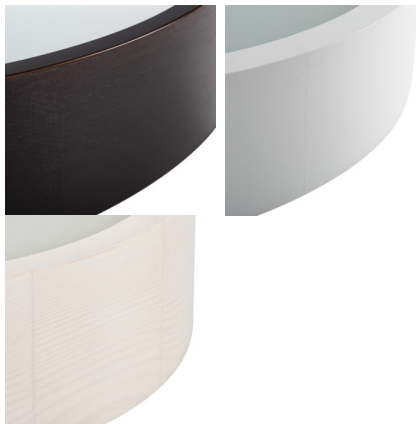

Ceiling light fitting

5905339231208

The original and at the same time stylish round holders - Kanlux JASMIN are characterized by modern and attractive design. The casing of the ceiling light fixture is made of wood and etched (satin) glass which ensures even dispersal of light. The classic combination of wood and glass makes it a very universal lighting solution.

GENERAL DATA:

Colour: wenge

Place of assembly: wall mounted, ceiling mounted

Place of application: Indoors

Minimum distance from the illuminated object: 0,5m

Possibility of installation on a normally flammable surface: no

The product is not suitable to be installed on a normally flammable surface: yes

The product is not suitable to be covered with a heat-insulating material: yes

Height [mm]: 77

Diameter [mm]: 275

TECHNICAL DATA: