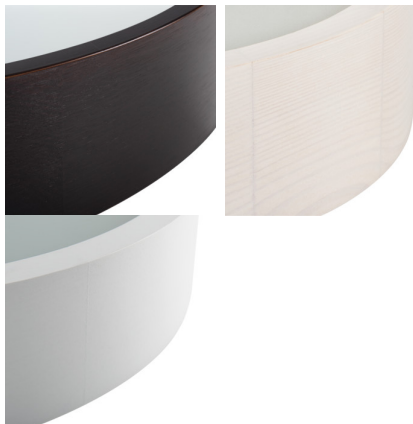

Ceiling light fitting

5905339231215

The original and at the same time stylish round holders - Kanlux JASMIN are characterized by modern and attractive design. The casing of the ceiling light fixture is made of wood and etched (satin) glass which ensures even dispersal of light. The classic combination of wood and glass makes it a very universal lighting solution.

GENERAL DATA:

Colour: wenge

Place of assembly: wall mounted, ceiling mounted

Place of application: Indoors

Minimum distance from the illuminated object: 0,5m

Possibility of installation on a normally flammable surface: no

The product is not suitable to be installed on a normally flammable surface: yes

The product is not suitable to be covered with a heat-insulating material: yes

Height [mm]: 77

Diameter [mm]: 375

TECHNICAL DATA: