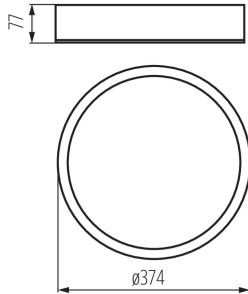

The product is not suitable to be installed on a normally flammable surface: yes

The product is not suitable to be covered with a heat-insulating material: yes

Height [mm]: 77

Diameter [mm]: 375

TECHNICAL DATA:

Ambient temperature range to which the product can be exposed: 5÷25

Enclosure material: Wood

Connection type: Self-clamping block

Range of sections of wires used [mm²]: 1÷2,5

IP class: 20

LOGISTIC DATA:

Packaging method: 1

Number of units in the secondary packaging: 1

Number of units in the packaging: 1

Net unit weight [g]: 2000

Grammage [g]: 2270

Length of a unit pack [cm]: 40

Width of a unit pack [cm]: 40

Ceiling light fitting

Height of a unit pack [cm]: 10.5

Weight of a cardboard box [kg]: 2.27

Width of a cardboard box [cm]: 40

Height of a cardboard box [cm]: 10.5

Length of a cardboard box [cm] : 40

Volume of a cardboard box [m³]: 0.0168