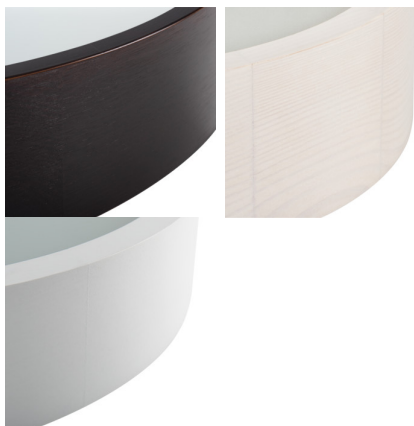

Ceiling light fitting

5905339231222

The original and at the same time stylish round holders - Kanlux JASMIN are characterized by modern and attractive design. The casing of the ceiling light fixture is made of wood and etched (satin) glass which ensures even dispersal of light. The classic combination of wood and glass makes it a very universal lighting solution.

GENERAL DATA:

Colour: wenge

Place of assembly: wall mounted, ceiling mounted

Place of application: Indoors

Minimum distance from the illuminated object: 0,5m

Possibility of installation on a normally flammable surface: no

The product is not suitable to be installed on a normally flammable surface: yes

The product is not suitable to be covered with a heat-insulating material: yes

Height [mm]: 77

Diameter [mm]: 475

TECHNICAL DATA: