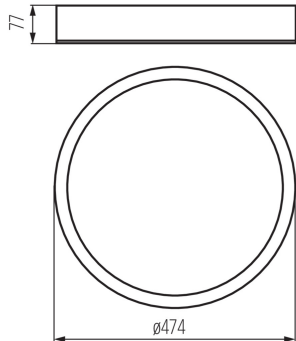

The product is not suitable to be installed on a normally flammable surface: yes

The product is not suitable to be covered with a heat-insulating material: yes

Height [mm]: 77

Diameter [mm]: 475

TECHNICAL DATA:

Ambient temperature range to which the product can be exposed: 5÷25

Enclosure material: Wood

Connection type: Self-clamping block

Range of sections of wires used [mm²]: 1÷2,5

IP class: 20

LOGISTIC DATA:

Packaging method: 1

Number of units in the secondary packaging: 1

Number of units in the packaging: 1

Net unit weight [g]: 3100

Grammage [g]: 3460

Length of a unit pack [cm]: 49

Width of a unit pack [cm]: 48

Ceiling light fitting

Height of a unit pack [cm]: 9

Weight of a cardboard box [kg]: 3.46

Width of a cardboard box [cm]: 48

Height of a cardboard box [cm]: 9

Length of a cardboard box [cm] : 49

Volume of a cardboard box [m³]: 0.021168