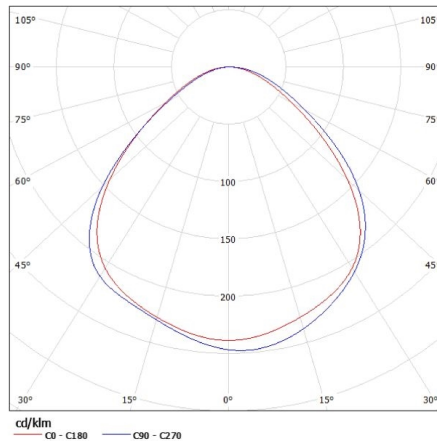

KANLUX S.A. (kat 23123) JASMIN 270-W / Krzywa rozsytu światła (biegunowo)