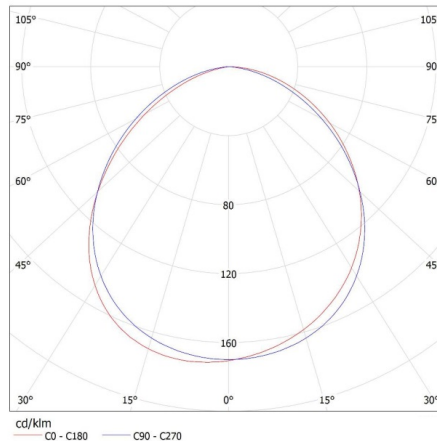

KANLUX S.A. (kat 23123) JASMIN 270-W + XLED / LDC (Polar)

KANLUX S.A. (kat 23123) JASMIN 270-W + IQ-LED / LDC (Polar)