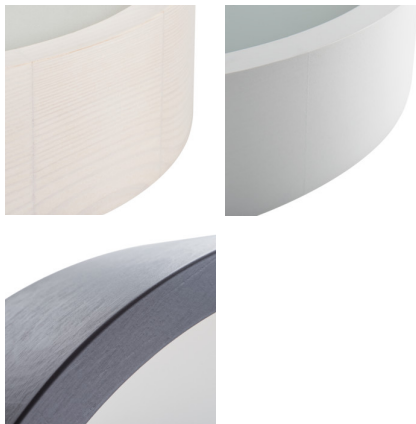

Ceiling light fitting

5905339231239

The original and at the same time stylish round holders - Kanlux JASMIN are characterized by modern and attractive design. The casing of the ceiling light fixture is made of wood and etched (satin) glass which ensures even dispersal of light. The classic combination of wood and glass makes it a very universal lighting solution.

GENERAL DATA:

Colour: sonoma oak

Place of assembly: wall mounted, ceiling mounted

Place of application: Indoors

Minimum distance from the illuminated object: 0,5m

Possibility of installation on a normally flammable surface: no

The product is not suitable to be installed on a normally flammable surface: yes

The product is not suitable to be covered with a heat-insulating material: yes

Height [mm]: 77

Diameter [mm]: 275

TECHNICAL DATA: