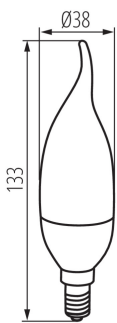

23491 IDO 6,5W T SMD E14-NW

LED light source

5905339234919

Kanlux IDO are candle-shaped sources with a E14 screw. These LED sources are characterised by large illumination angle (210°) and their decorative shape.

GENERAL DATA:

Colour: white

Lamp designed for decorative lighting: Not applicable

Compatible with a dimmer: no

Width [mm]: 38

Height [mm]: 133

Diameter [mm]: 38

Depth [mm]: 38

Mercury content: no

TECHNICAL DATA:

Rated voltage [V]: 220-240 AC

Rated frequency [Hz]: 50

Lamp-power factor: 0.5

Rated power [W]: 6.5

Material: plastic

Light source: C37