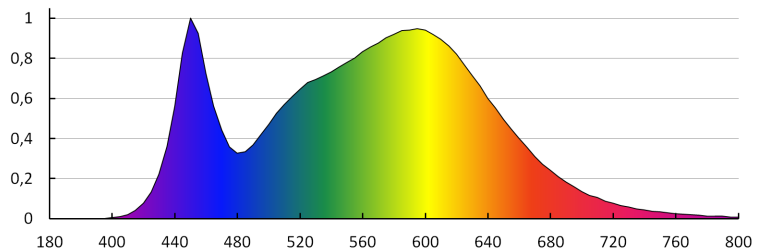

LOGISTIC DATA:

Packaging method: 100

Number of units in the secondary packaging: 1

Number of units in the packaging: 100

Net unit weight [g]: 46

Grammage [g]: 62.8

Length of a unit pack [cm]: 4

Width of a unit pack [cm]: 4

Height of a unit pack [cm]: 14

Weight of a cardboard box [kg]: 6.28

Width of a cardboard box [cm]: 22

Height of a cardboard box [cm]: 31

Length of a cardboard box [cm] : 42.5

Volume of a cardboard box [m³]: 0.028985

KANLUX S.A. (kat 23491) IDO 6,5W T SMD E14-NW / LDC (Polar)