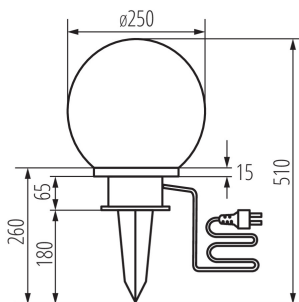

Garden light fitting with replaceable light source

5905339235107

IP
44

Extraordinary yet simple in its form - recessed ground lamp Kanlux IDAVA is perfect for creating bright spaces in the garden. The luminaires are characterised by a high degree of tightness, and its construction and plastic of which the shade is made, additionally protects the light source from the influence of external factors.

GENERAL DATA:

Colour: white

Place of assembly: In the ground

Place of application: Indoors and outdoors

Minimum distance from the illuminated object: 0,2m

Height [mm]: 510

Diameter [mm]: 250

TECHNICAL DATA:

Rated voltage [V]: 220-240 AC

Rated frequency [Hz]: 50

Maximum power [W]: 25

Class of protection against electric shock: II

Lampshade material: plastic

Light source: GLS/CFL/LED

Light source included: no

Cap: E27

Ambient temperature range to which the product can be exposed: -10÷35

Enclosure material: plastic

Connection type: Cable terminated with a plug

Range of sections of wires used [mm²]: 0,5÷2,5

Wire length [m]: 3

Wire diameter [mm²]: 1

IP class: 44

LOGISTIC DATA:

Packaging method: 6

Number of units in the secondary packaging: 1

Number of units in the packaging: 6

Net unit weight [g]: 700

Grammage [g]: 1198.33

Length of a unit pack [cm]: 27

Width of a unit pack [cm]: 27

Height of a unit pack [cm]: 27

Weight of a cardboard box [kg]: 7.18998

Width of a cardboard box [cm]: 56

Height of a cardboard box [cm]: 28.5