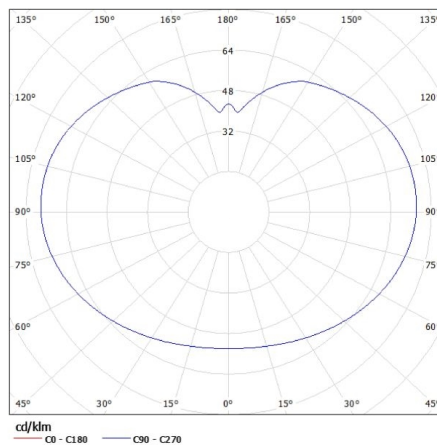

KANLUX S.A. (kat 23510) IDAVA 25 / Krzywa rozsyłu światła (biegunowo)