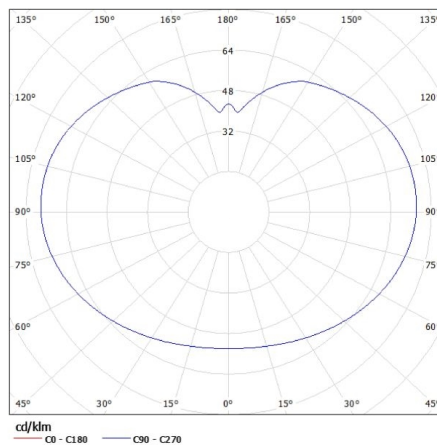

Garden light fitting with replaceable light source

Length of a cardboard box [cm] : 74

Volume of a cardboard box [m³]: 0.106856

ADDITIONAL INFORMATION:

- a cable of 3m in a set

KANLUX S.A. (kat 23511) IDAVA 35 / Krzywa rozsyłu światła (biegunowo)