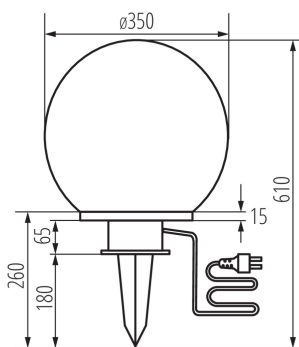

Garden light fitting with replaceable light source

5905339235114

IP
44

Extraordinary yet simple in its form - recessed ground lamp Kanlux IDAVA is perfect for creating bright spaces in the garden. The luminaires are characterised by a high degree of tightness, and its construction and plastic of which the shade is made, additionally protects the light source from the influence of external factors.

GENERAL DATA:

Colour: white

Place of assembly: In the ground

Place of application: Indoors and outdoors

Minimum distance from the illuminated object: 0,2m

Height [mm]: 610

Diameter [mm]: 350

TECHNICAL DATA:

Rated voltage [V]: 220-240 AC

Rated frequency [Hz]: 50

Maximum power [W]: 40

Class of protection against electric shock: II

Lampshade material: plastic

Light source: GLS/CFL/LED

Light source included: no

Cap: E27

Ambient temperature range to which the product can be exposed: -10÷35

Enclosure material: plastic

Connection type: Cable terminated with a plug

Range of sections of wires used [mm²]: 0,5÷2,5

Wire length [m]: 3

Wire diameter [mm²]: 1

IP class: 44

LOGISTIC DATA:

Packaging method: 2

Number of units in the secondary packaging: 1

Number of units in the packaging: 2

Net unit weight [g]: 1100

Grammage [g]: 2120

Length of a unit pack [cm]: 36

Width of a unit pack [cm]: 36

Height of a unit pack [cm]: 36

Weight of a cardboard box [kg]: 4.24

Width of a cardboard box [cm]: 38

Height of a cardboard box [cm]: 38