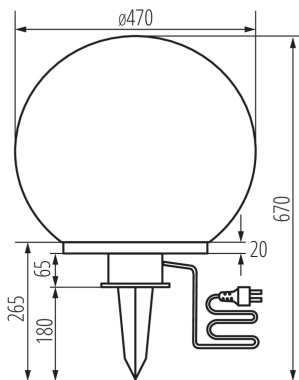

Garden light fitting with replaceable light source

5905339235121

IP
44

Extraordinary yet simple in its form - recessed ground lamp Kanlux IDAVA is perfect for creating bright spaces in the garden. The luminaires are characterised by a high degree of tightness, and its construction and plastic of which the shade is made, additionally protects the light source from the influence of external factors.

GENERAL DATA:

Colour: white

Place of assembly: In the ground

Place of application: Indoors and outdoors

Minimum distance from the illuminated object: 0,2m

Height [mm]: 670

Diameter [mm]: 470

TECHNICAL DATA:

Rated voltage [V]: 220-240 AC

Rated frequency [Hz]: 50

Maximum power [W]: 40

Class of protection against electric shock: II

Lampshade material: plastic

Light source: GLS/CFL/LED

Light source included: no

Cap: E27

Ambient temperature range to which the product can be exposed: -10÷35

Enclosure material: plastic

Connection type: Cable terminated with a plug

Range of sections of wires used [mm²]: 0,5÷2,5

Wire length [m]: 3

Wire diameter [mm²]: 1

IP class: 44

LOGISTIC DATA:

Packaging method: 1

Number of units in the secondary packaging: 1

Number of units in the packaging: 1

Net unit weight [g]: 1700

Grammage [g]: 2780

Length of a unit pack [cm]: 47

Width of a unit pack [cm]: 47

Height of a unit pack [cm]: 47

Weight of a cardboard box [kg]: 2.78

Width of a cardboard box [cm]: 47

Height of a cardboard box [cm]: 47