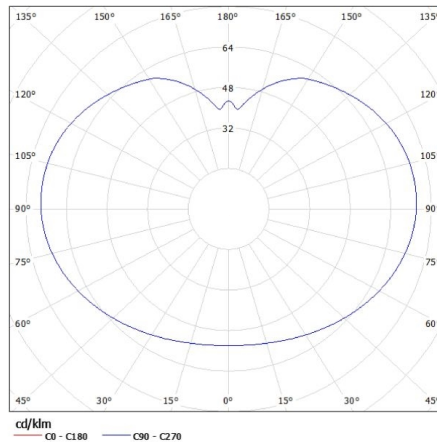

Garden light fitting with replaceable light source

Length of a cardboard box [cm] : 47

Volume of a cardboard box [m³]: 0.103823

ADDITIONAL INFORMATION:

- a cable of 3m in a set

KANLUX S.A. (kat 23512) IDAVA 47 / Krzywa rozsyłu światła (biegunowo)