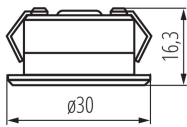

23522 IMBER LED WW

LED mirror light fitting

5905339235220

IP
65

Kanlux IMBER LED is a waterproof holder intended for building in. Low temperature of work is one of its assets, thanks to which it can be easily mounted in wood as well. The unique structure of the holder means a regular emission of light and LED diodes used here guarantee high energy efficiency. The Kanlux IMBER LED holder is a perfect idea to highlight shower baths or outdoor soffits outside a house.

GENERAL DATA:

Colour: aluminium
Place of assembly: Recessed mount in the ceiling
Place of application: Indoors
Minimum distance from the illuminated object: 0,1m
Compatible with a dimmer: no
The product is not suitable to be covered with a heat-insulating material: yes
Height [mm]: 16.3
Diameter [mm]: 30
Assembly hole [mm]: Ø27
Integrated LED light source: yes

TECHNICAL DATA:

Rated voltage [V]: 12 DC
Maximum power [W]: 1
Class of protection against electric shock: III
Lampshade material: plastic
Diode type: LED SMD
Luminous flux [lm]: 40
Colour temperature: Warm white
Correlated colour temperature [K]: 3000
Colour consistency in McAdam ellipses: ≤6
Colour rendering index: 80
Service life [h]: 30000
Number of on/off cycles: ≥20000
Lighting angle [°]: 105
Luminous efficiency of the lamp [lm/W]: 40
Ambient temperature range to which the product can be exposed: -20÷50
Enclosure material: aluminum alloy
Connection type: Free cable ends
Lamp-heating time [s]: ≤1
Lamp-ignition time [s]: ≤0,5
IP class: 65

23522 IMBER LED WW

LED mirror light fitting

LOGISTIC DATA:

Unit of measurement: unit

Packaging method: 200

Number of units in the secondary packaging : 1

Number of units in the packaging : 200

Net unit weight [g] : 14