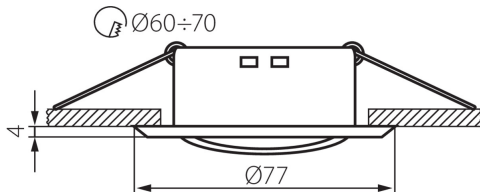

### GENERAL DATA:

**Colour:** chrome

**Necessity of using self-shielding lamps :** yes

**Place of assembly:** Recessed mount in the ceiling

**Place of application:** Indoors

**Minimum distance from the illuminated object :** 0,5m

**Decorative ring without a ceramic frame:** yes

**The product is not suitable to be covered with a heat-insulating material:** yes

**Height [mm]:** 25

**Diameter [mm]:** 77

**Assembly hole [mm]:** Ø60-70