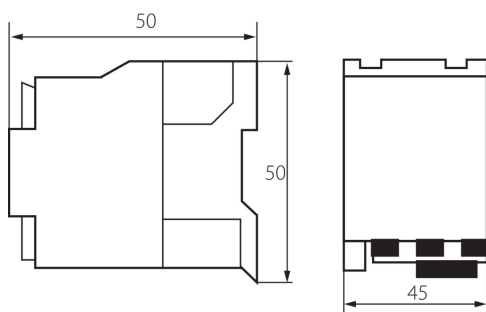

24093 KCPM-09-24

KCP power contactor

5905339240934

Miniature power contactors are designed to connect AC circuits in AC3 utilisation category. Current range of the offer up to 12A, supply voltage: 24VAC or 230VAC. As a standard, contactors have a 1NO auxiliary contact.

GENERAL DATA:

Utilisation category: AC-3

Colour: white

Place of assembly: rail TH35

Norm: PN-EN 60947-4-1

TECHNICAL DATA:

Rated frequency [Hz]: 50

Connection type: Terminal block

Electric connection frequency AC-3 [number/h]: 1200

Electric connection frequency AC-4 [number/h]: 300

Mechanical connection frequency [number/h]: 3600

Impedancja na biegun [mΩ]: 3

Rated operating power AC-3 220-240V: 2,2kW

Rated operating power AC-3 380-400V: 4kW

Rated operating power AC-3 660-690V: 4kW

Coil-supply voltage [V]: 24 AC

Rated breaking voltage U_e [V]: 400

Conventional thermal current I_{th} [A]: 20

Tightening force [Nm]: 0,8Nm

IP class: 20

Main contacts: 3

Auxiliary contacts: 1

Rated insulation voltage U_i [V]: 690

Rated impulse withstand voltage U_{imp} [V]: 6000

Rated operational current I_e [A]: 9

Rated operating current 380V - I_n AC-3: 9A

Rated operating current 380V - I_n AC-4: 3,5A

Rated operating current 440V - I_n AC-1: 20A

Żywotność elektryczna ($\times 10^3$) AC-3: 1200

Żywotność elektryczna ($\times 10^3$) AC-4: 200

Żywotność mechaniczna ($\times 10^6$): 10Nm