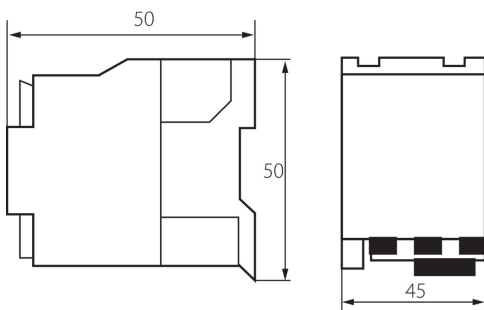

24094 KCPM-12-230

KCP power contactor

5905339240941

Miniature power contactors are designed to connect AC circuits in AC3 utilisation category. Current range of the offer up to 12A, supply voltage: 24VAC or 230VAC. As a standard, contactors have a 1NO auxiliary contact.

GENERAL DATA:

Utilisation category: AC-3

Colour: white

Place of assembly: rail TH35

Norm: PN-EN 60947-4-1

TECHNICAL DATA:

Rated frequency [Hz]: 50

Connection type: Terminal block

Electric connection frequency AC-3 [number/h]: 1200

Electric connection frequency AC-4 [number/h]: 300

Mechanical connection frequency [number/h]: 3600

Impedancja na biegun [mΩ]: 3

Rated operating power AC-3 220-240V: 3kW

Rated operating power AC-3 380-400V: 5,5kW

Rated operating power AC-3 660-690V: 5,5kW

Coil-supply voltage [V]: 230 AC

Rated breaking voltage U_e [V]: 400

Conventional thermal current I_{th} [A]: 20

Tightening force [Nm]: 0,8Nm

IP class: 20

Main contacts: 3

Auxiliary contacts: 1

Rated insulation voltage U_i [V]: 690

Rated impulse withstand voltage U_{imp} [V]: 6000

Rated operational current I_e [A]: 12

Rated operating current 380V - I_n AC-3: 23A

Rated operating current 380V - I_n AC-4: 5A

Rated operating current 440V - I_n AC-1: 20A

Żywotność elektryczna ($\times 10^3$) AC-3: 1200

Żywotność elektryczna ($\times 10^3$) AC-4: 200

Żywotność mechaniczna ($\times 10^6$): 10Nm