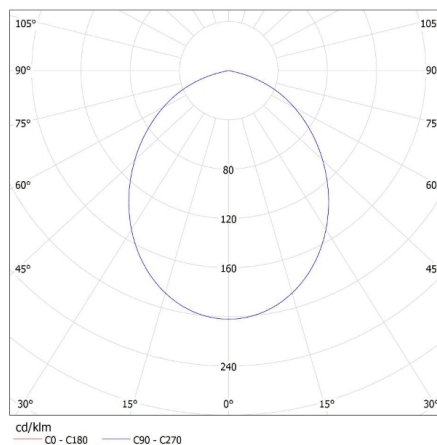

LOGISTIC DATA:

Packaging method: 20

Number of units in the packaging: 20

Net unit weight [g]: 480

Grammage [g]: 559.5

Length of a unit pack [cm]: 10.5

Width of a unit pack [cm]: 10.5

Height of a unit pack [cm]: 14

Weight of a cardboard box [kg]: 11.19

Width of a cardboard box [cm]: 23

Height of a cardboard box [cm]: 30

Length of a cardboard box [cm]: 54

Volume of a cardboard box [m³]: 0.03726

KANLUX S.A. (kat 24363) SONOR GU10 CO-W + TOMI / LDC (Polar)