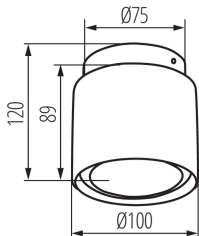

24363 SONOR GU10 CO-W WW

Ceiling-mounted spotlight fitting