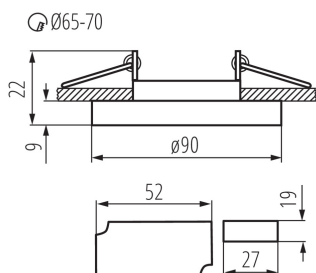

24410 SOREN O-SR WW

Ceiling-mounted spotlight fitting

5905339244109

Kanlux SOREN are glass holders whose additional asset is the colourful, decorative LED strip lighting up the glass base of the holder.

GENERAL DATA:

Colour: silver

Necessity of using self-shielding lamps: yes

Place of assembly: Recessed mount in the ceiling

Place of application: Indoors

Minimum distance from the illuminated object: 0,5m

Height [mm]: 22

Diameter [mm]: 90

Assembly hole [mm]: Ø65-70

Integrated LED light source: yes

TECHNICAL DATA:

Rated voltage [V]: 220-240 AC

Rated frequency [Hz]: 50

Maximum power [W]: max 20

Rated power (LED) [W]: 3,6

Light source: PAR16

Light source included: no

Diode type: LED SMD

Luminous flux [lm]: 250

Colour temperature: Warm white

Correlated colour temperature [K]: 3000

Cap: GU10

Service life [h]: 20000

Number of on/off cycles: ≥15000

Ambient temperature range to which the product can be exposed: 5÷25

Enclosure material: glass

Connection type: Bolt terminal block

Range of sections of wires used [mm²]: 0,75÷2,5

Lighting-fixture angle regulation: none

IP class: 20

LOGISTIC DATA:

Packaging method: 50

Number of units in the secondary packaging: 1

Number of units in the packaging: 50

Net unit weight [g]: 210

Grammage [g]: 247

Length of a unit pack [cm]: 10.5

Width of a unit pack [cm]: 6