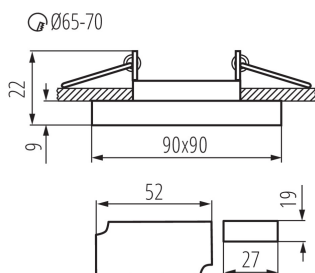

Ceiling-mounted spotlight fitting

5905339244130

Kanlux SOREN are glass holders whose additional asset is the colourful, decorative LED strip lighting up the glass base of the holder.

GENERAL DATA:

Colour: silver

Necessity of using self-shielding lamps: yes

Place of assembly: Recessed mount in the ceiling

Place of application: Indoors

Minimum distance from the illuminated object: 0,5m

Length [mm]: 90

Width [mm]: 90

Height [mm]: 22

Assembly hole [mm]: Ø65-70

Integrated LED light source: yes

TECHNICAL DATA:

Rated voltage [V]: 220-240 AC

Rated frequency [Hz]: 50

Maximum power [W]: max 20

Rated power (LED) [W]: 3,6

Light source: PAR16

Light source included: no

Diode type: LED SMD

Luminous flux [lm]: 210

Colour temperature: Warm white

Correlated colour temperature [K]: 3000

Cap: GU10

Service life [h]: 20000

Number of on/off cycles: ≥15000

Ambient temperature range to which the product can be exposed: 5÷25

Enclosure material: glass

Connection type: Bolt terminal block

Range of sections of wires used [mm²]: 0,75÷2,5

Lighting-fixture angle regulation: none

IP class: 20

LOGISTIC DATA:

Packaging method: 50

Number of units in the secondary packaging: 1

Number of units in the packaging: 50

Net unit weight [g]: 250

Grammage [g]: 287

Length of a unit pack [cm]: 10.5