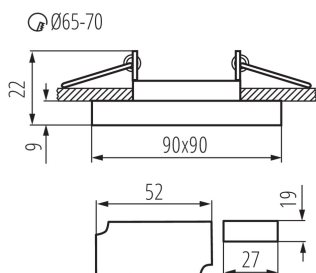

Ceiling-mounted spotlight fitting

5905339244147

Kanlux SOREN are glass holders whose additional asset is the colourful, decorative LED strip lighting up the glass base of the holder.

GENERAL DATA:

Colour: silver

Necessity of using self-shielding lamps: yes

Place of assembly: Recessed mount in the ceiling

Place of application: Indoors

Minimum distance from the illuminated object: 0,5m

Length [mm]: 90

Width [mm]: 90

Height [mm]: 22

Assembly hole [mm]: Ø65-70

Integrated LED light source: yes

TECHNICAL DATA:

Rated voltage [V]: 220-240 AC

Rated frequency [Hz]: 50

Maximum power [W]: max 20

Rated power (LED) [W]: 3,6

Light source: PAR16

Light source included: no

Diode type: LED SMD

Luminous flux [lm]: 25

Colour temperature: blue

Cap: GU10

Service life [h]: 20000

Number of on/off cycles: ≥15000

Ambient temperature range to which the product can be exposed: 5÷25

Enclosure material: glass

Connection type: Bolt terminal block

Range of sections of wires used [mm²]: 0,75÷2,5

Lighting-fixture angle regulation: none

IP class: 20

LOGISTIC DATA:

Packaging method: 50

Number of units in the secondary packaging: 1

Number of units in the packaging: 50

Net unit weight [g]: 250

Grammage [g]: 287

Length of a unit pack [cm]: 10.5

Width of a unit pack [cm]: 6