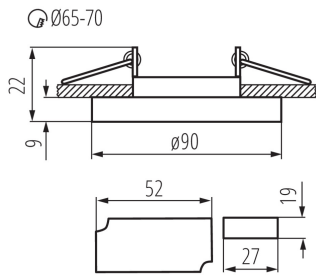

24416 SOREN O-SR CW

Ceiling-mounted spotlight fitting