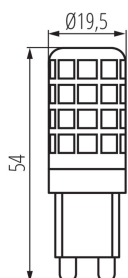

24524 ZUBI HI LED4WG9-WW

LED light source

5905339245243

Kanlux ZUBI LED are energy-saving sources. Their additional functional benefits include the small size and the milky lampshade reducing the glare effect. They provide smart and aesthetic look. The construction of Kanlux ZUBI sources guarantees a wide light emission angle, owing to which they are perfect for all open luminaires and chandeliers.

GENERAL DATA:

Colour: white

Lamp designed for decorative lighting: Not applicable

Compatible with a dimmer: no

Width [mm]: 19.5

Height [mm]: 54

Diameter [mm]: 19.5

Depth [mm]: 19.5

Mercury content: no

TECHNICAL DATA:

Rated voltage [V]: 220-240 AC

Rated frequency [Hz]: 50

Lamp-power factor: 0.4

Rated power [W]: 4

Material: plastic

Lampshade material: plastic

Light source: G9

Diode type: LED SMD

Total rated luminous flux [lm]: 500

Useful luminous flux of the light source Φ_{use} [lm]: 500

Useful luminous flux of the light source Φ_{use} [lm]: in sphere (360°)

Colour temperature: Warm white

Correlated colour temperature [K]: 3000

Colour consistency in McAdam ellipses: ≤ 6

Colour rendering index: 80

Cap: G9

Rated lamp-service life [h]: 15000

Number of on/off cycles: ≥ 15000

Rated beam angle [°]: 280

Rated light level [°]: 280

Lamp rated current [mA]: 33

Annual power consumption [kWh/1000h]: 4

Luminous efficiency of the lamp [lm/W]: 125

Ignition time [s]: $\leq 0,5$

Lamp-heating time to 60% of the full luminous flux [s]:
Negligible