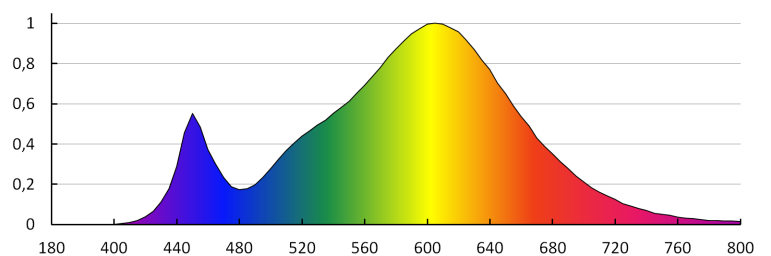

LOGISTIC DATA:

Packaging method: 10

Number of units in the secondary packaging: 10

Number of units in the packaging: 100

Net unit weight [g]: 16

Grammage [g]: 51.8

Length of a unit pack [cm]: 11.5

Width of a unit pack [cm]: 2.5

Height of a unit pack [cm]: 17

Weight of a cardboard box [kg]: 5.18

Width of a cardboard box [cm]: 34

Height of a cardboard box [cm]: 21.5

Length of a cardboard box [cm]: 63.5

Volume of a cardboard box [m³]: 0.046419