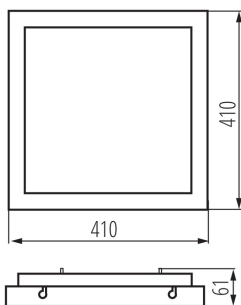

24640 TYBIA LED 38W-NW

Ceiling-mounted LED light fitting

5905339246400

Kanlux TYBIA LED is a general lighting luminaire using SMD diodes. When mounted in corridors, staircases, social or utility rooms, TYBIA LED allows for significant savings related to both reduced energy consumption and the long-term maintenance-free operation.

GENERAL DATA:

Colour: grey / white
Place of assembly: ceiling mounted
Place of application: Indoors
Minimum distance from the illuminated object: 0,5m
Compatible with a dimmer: no
Length [mm]: 410
Width [mm]: 410
Height [mm]: 61
Mercury content: no
Integrated LED light source: yes

TECHNICAL DATA:

Rated voltage [V]: 220-240 AC
Rated frequency [Hz]: 50
Maximum power [W]: 38
Class of protection against electric shock: I
Lampshade material: PMMA
Diode type: LED SMD
Luminous flux of the light fitting [lm]: 3800
Useful luminous flux of the light source Φ_{use} [lm]: 5700
Useful luminous flux of the light source Φ_{use} [lm]: in sphere (360°)
Colour temperature: white
Correlated colour temperature [K]: 4000
Colour consistency in McAdam ellipses: ≤ 6
Colour rendering index: 80
Service life [h]: 30000
Luminous-flux-retention factor at the end of rated service life: L70B50
Number of on/off cycles: ≥ 20000
Lighting angle [°]: 110
Luminous efficiency of the lamp [lm/W]: 100
Ambient temperature range to which the product can be exposed: 5÷25
Enclosure material: aluminum alloy
Connection type: Self-clamping block
Range of sections of wires used [mm²]: 1-2,5
Lamp-heating time [s]: ≤ 1