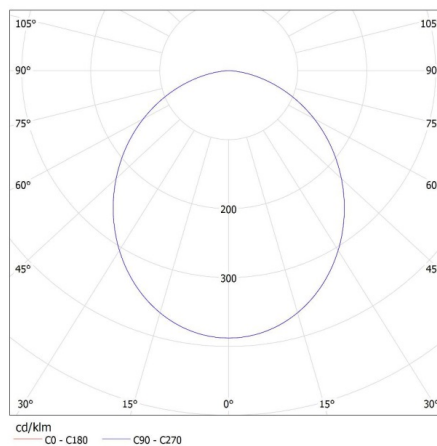

KANLUX S.A. (kat 24640) TYBIA LED 38W-NW / LDC (Polar)