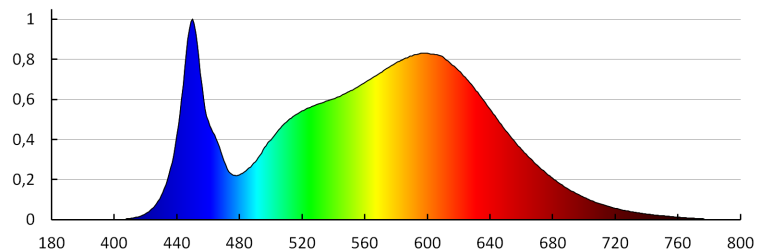

ADDITIONAL INFORMATION:

- 5 years Warranty under the terms of the warranty statement, available on our website

KANLUX S.A. (kat 24642) TYBIA LED 38W-NW B / LDC (Polar)