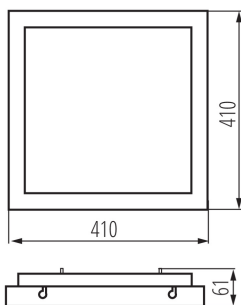

24642 TYBIA LED 38W-NW B

Ceiling-mounted LED light fitting

5905339246424

Kanlux TYBIA LED is a general lighting luminaire using SMD diodes. When mounted in corridors, staircases, social or utility rooms, TYBIA LED allows for significant savings related to both reduced energy consumption and the long-term maintenance-free operation.

GENERAL DATA:

Colour: black
Place of assembly: ceiling mounted
Place of application: Indoors
Minimum distance from the illuminated object: 0,5m
Compatible with a dimmer: no
Length [mm]: 410
Width [mm]: 410
Height [mm]: 61
Mercury content: no
Integrated LED light source: yes

TECHNICAL DATA:

Rated voltage [V]: 220-240 AC
Rated frequency [Hz]: 50
Maximum power [W]: 38
Class of protection against electric shock: I
Lampshade material: PMMA
Diode type: LED SMD
Luminous flux of the light fitting [lm]: 3800
Useful luminous flux of the light source Φ_{use} [lm]: 5700
Useful luminous flux of the light source Φ_{use} [lm]: in sphere (360°)
Colour temperature: white
Correlated colour temperature [K]: 4000
Colour consistency in McAdam ellipses: ≤ 6
Colour rendering index: 80
Service life [h]: 30000
Luminous-flux-retention factor at the end of rated service life: L70B50
Number of on/off cycles: ≥ 20000
Lighting angle [°]: 110
Luminous efficiency of the lamp [lm/W]: 100
Ambient temperature range to which the product can be exposed: 5÷25
Enclosure material: aluminum alloy
Connection type: Self-clamping block
Range of sections of wires used [mm²]: 1-2,5
Lamp-heating time [s]: ≤ 1