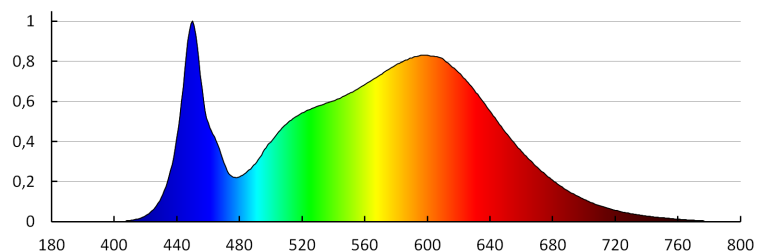

ADDITIONAL INFORMATION:

- 5 years Warranty under the terms of the warranty statement, available on our website

KANLUX S.A. (kat 24643) TYBIA LED 38W-NW-SE B / LDC (Polar)