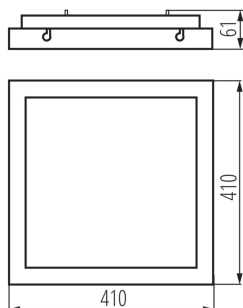

24643 TYBIA LED 38W-NW-SE B

Ceiling-mounted LED light fitting

5905339246431

Kanlux TYBIA LED is a general lighting luminaire using SMD diodes. When mounted in corridors, staircases, social or utility rooms, TYBIA LED allows for significant savings related to both reduced energy consumption and the long-term maintenance-free operation.

GENERAL DATA:

Colour: black
Place of assembly: ceiling mounted
Place of application: Indoors
Minimum distance from the illuminated object: 0,5m
Compatible with a dimmer: no
Wykrywanie ruchu: yes
Length [mm]: 410
Width [mm]: 410
Height [mm]: 61
Mercury content: no
Integrated LED light source: yes

TECHNICAL DATA:

Rated voltage [V]: 220-240 AC
Rated frequency [Hz]: 50
Maximum power [W]: 38
Class of protection against electric shock: I
Lampshade material: PMMA
Diode type: LED SMD
Luminous flux of the light fitting [lm]: 3800
Useful luminous flux of the light source Φ_{use} [lm]: 5700
Useful luminous flux of the light source Φ_{use} [lm]: in sphere (360°)
Colour temperature: white
Correlated colour temperature [K]: 4000
Colour consistency in McAdam ellipses: ≤ 6
Colour rendering index: 80
Service life [h]: 30000
Luminous-flux-retention factor at the end of rated service life: L70B50
Number of on/off cycles: ≥ 20000
Lighting angle [°]: 110
Luminous efficiency of the lamp [lm/W]: 100
Ambient temperature range to which the product can be exposed: 5÷25
Enclosure material: aluminum alloy
Sensor type: microwave
Connection type: Self-clamping block