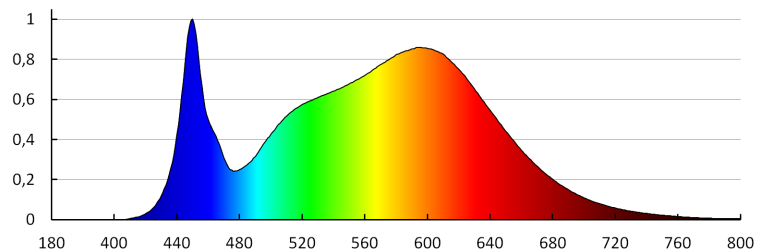

ADDITIONAL INFORMATION:

- 5 years Warranty under the terms of the warranty statement, available on our website

KANLUX S.A. (kat 24644) TYBIA M 25W-NW GY / LDC (Polar)