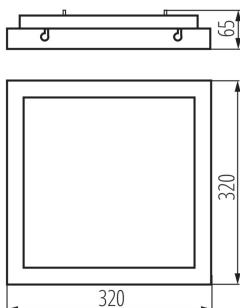

24644 TYBIA M 25W-NW GY

Ceiling-mounted LED light fitting

5905339246448

Kanlux TYBIA LED is a general lighting luminaire using SMD diodes. When mounted in corridors, staircases, social or utility rooms, TYBIA LED allows for significant savings related to both reduced energy consumption and the long-term maintenance-free operation.

GENERAL DATA:

Colour: grey

Place of assembly: ceiling mounted

Place of application: Indoors

Minimum distance from the illuminated object: 0,5m

Compatible with a dimmer: no

Length [mm]: 320

Width [mm]: 320

Height [mm]: 65

Mercury content: no

Integrated LED light source: yes

TECHNICAL DATA:

Rated voltage [V]: 220-240 AC

Rated frequency [Hz]: 50

Maximum power [W]: 25

Class of protection against electric shock: I

Lampshade material: PMMA

Diode type: LED SMD

Luminous flux of the light fitting [lm]: 2600

Useful luminous flux of the light source Φ_{use} [lm]: 3850

Useful luminous flux of the light source Φ_{use} [lm]: in sphere (360°)

Colour temperature: white

Correlated colour temperature [K]: 4000

Colour consistency in McAdam ellipses: ≤ 6

Colour rendering index: 80

Service life [h]: 30000

Luminous-flux-retention factor at the end of rated service life: L70B50

Number of on/off cycles: ≥ 15000

Lighting angle [°]: 110

Luminous efficiency of the lamp [lm/W]: 104

Ambient temperature range to which the product can be exposed: 5÷25

Enclosure material: aluminum alloy

Connection type: Self-clamping block

Range of sections of wires used [mm²]: 1-2,5

Lamp-heating time [s]: ≤ 1