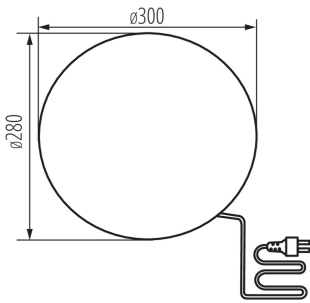

GENERAL DATA:

Colour: Granite

Place of assembly: In the ground

Place of application: Indoors and outdoors

Minimum distance from the illuminated object: 0,2m

Height [mm]: 280

Diameter [mm]: 300

TECHNICAL DATA:

Ambient temperature range to which the product can be exposed: -20÷35

Enclosure material: ABS

Connection type: Cable terminated with a plug

Wire type: H05RN-F

Wire length [m]: 3

Wire diameter [mm²]: 1

IP class: 65

Grammage [g]: 1865

Length of a unit pack [cm]: 30

Width of a unit pack [cm]: 30

24651 STONO 30

Garden light fitting with replaceable light source

Height of a unit pack [cm]: 31

Weight of a cardboard box [kg]: 3.73

Width of a cardboard box [cm]: 32.5

Height of a cardboard box [cm]: 34.5

Length of a cardboard box [cm]: 62

Volume of a cardboard box [m³]: 0.069518

ADDITIONAL INFORMATION:

- a cable of 3m in a set
- a set of 4 ground-mounted spikes included.