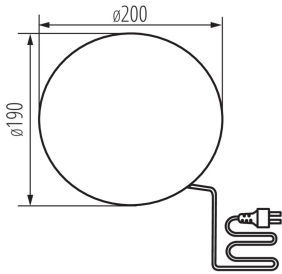

GENERAL DATA:

Colour: Granite

Place of assembly: In the ground

Place of application: Indoors and outdoors

Minimum distance from the illuminated object : 0,2m

Height [mm]: 190

Diameter [mm]: 200

TECHNICAL DATA:

Cap: E27

Ambient temperature range to which the product can be exposed: -20÷35

Enclosure material: ABS

Connection type: Cable terminated with a plug

Wire type: H05RN-F

Wire length [m]: 3

Wire diameter [mm²]: 1

IP class: 65

LOGISTIC DATA:

Unit of measurement: unit

Packaging method: 4

Number of units in the secondary packaging : 1

Number of units in the packaging : 4

Number of units per layer on a pallet : 24

Net unit weight [g]: 750

Grammage [g]: 1050

Length of a unit pack [cm]: 20

Width of a unit pack [cm]: 20

24654 STONO 20 N

Garden light fitting with replaceable light source

Height of a unit pack [cm]: 22

Weight of a cardboard box [kg]: 4.2