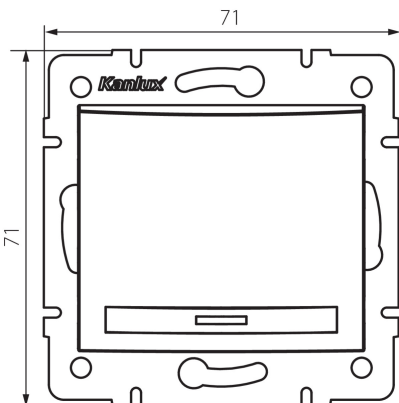

24723 DOMO 01-1110-202 bi

Single-pole LED switch

5905339247230

GENERAL DATA:

Colour: white

Place of assembly: Recessed mount in the wall

Highlighting: yes

Width [mm]: 71

Height [mm]: 71

Diameter of an installation box : 60

Installation depth: 25

TECHNICAL DATA:

Rated voltage [V]: 250 AC

Material: PC

Material of contacts: CuSn94

Terminal type: Quick-fit coupling

Plastic: PC

Number of levers: 1

Rated current [AX]: 10

IP class: 20

LOGISTIC DATA:

Packaging method: 10

Number of units in the secondary packaging : 10

Number of units in the packaging : 120