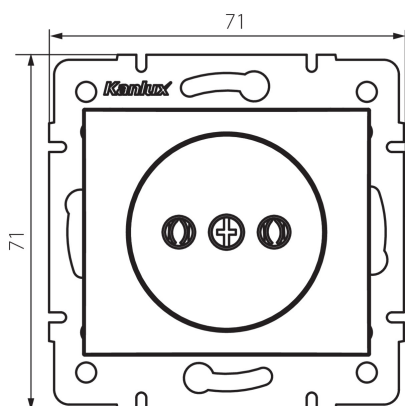

## 24729 DOMO 01-1210-102 bi

Socket Outlet Without Earth - FireProof Plastic

5905339247292

### GENERAL DATA:

**Colour:** white  
**Place of assembly:** Recessed mount in the wall  
**Width [mm]:** 71  
**Height [mm]:** 71  
**Diameter of an installation box:** 60  
**Installation depth:** 25  
**Number of sockets:** 1

### TECHNICAL DATA:

**Rated voltage [V]:** 250 AC  
**Rated current [A]:** 16  
**Class of protection against electric shock:** II  
**Material:** PC  
**Material of contacts:** CuSn94  
**Earthing type:** 2P  
**Terminal type:** Screw terminal  
**Plastic:** PC  
**IP class:** 20