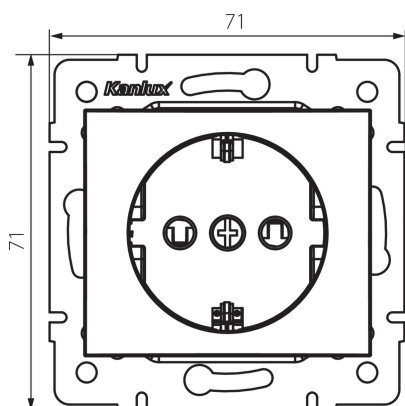

24733 DOMO 01-1240-102 bi

Schuko single power socket with contact protection

5905339247339

GENERAL DATA:

Colour: white
Place of assembly: Recessed mount in the wall
Contact protection: yes
Width [mm]: 71
Height [mm]: 71
Diameter of an installation box: 60
Installation depth: 25
Number of sockets: 1

TECHNICAL DATA:

Rated voltage [V]: 250 AC
Rated current [A]: 16
Class of protection against electric shock: I
Material: PC
Material of contacts: CuSn94
Earthing type: type F
Terminal type: Screw terminal
Plastic: PC
IP class: 20

LOGISTIC DATA:

Packaging method: 10
Number of units in the secondary packaging: 10
Number of units in the packaging: 120
Net unit weight [g]: 70
Grammage [g]: 84
Length of a unit pack [cm]: 10
Width of a unit pack [cm]: 5
Height of a unit pack [cm]: 14
Weight of a cardboard box [kg]: 10.08
Width of a cardboard box [cm]: 26.5
Height of a cardboard box [cm]: 32
Length of a cardboard box [cm]: 44
Volume of a cardboard box [m³]: 0.037312