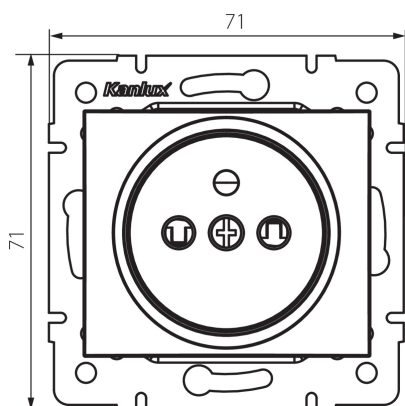

24734 DOMO 01-1250-102 bi

Type E single power socket with contact protection

5905339247346

GENERAL DATA:

Colour: white
Place of assembly: Recessed mount in the wall
Contact protection: yes
Width [mm]: 71
Height [mm]: 71
Diameter of an installation box: 60
Installation depth: 25
Number of sockets: 1

TECHNICAL DATA:

Rated voltage [V]: 250 AC
Rated current [A]: 16
Class of protection against electric shock: I
Material: PC
Material of contacts: CuSn94
Earthing type: Type E
Terminal type: Screw terminal
Plastic: PC
IP class: 20

LOGISTIC DATA:

Packaging method: 10
Number of units in the secondary packaging: 10
Number of units in the packaging: 120
Net unit weight [g]: 70
Grammage [g]: 83.75
Length of a unit pack [cm]: 10
Width of a unit pack [cm]: 5
Height of a unit pack [cm]: 14
Weight of a cardboard box [kg]: 10.05
Width of a cardboard box [cm]: 25.5
Height of a cardboard box [cm]: 32
Length of a cardboard box [cm]: 44
Volume of a cardboard box [m³]: 0.035904