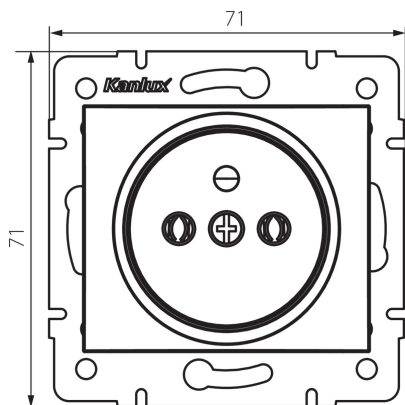

24735 DOMO 01-1251-102 bi

Type E single power socket

5905339247353

GENERAL DATA:

Colour: white
Place of assembly: Recessed mount in the wall
Width [mm]: 71
Height [mm]: 71
Diameter of an installation box: 60
Installation depth: 25
Number of sockets: 1

TECHNICAL DATA:

Rated voltage [V]: 250 AC
Rated current [A]: 16
Class of protection against electric shock: I
Material: PC
Material of contacts: CuSn94
Earthing type: Type E
Terminal type: Screw terminal
Plastic: PC
IP class: 20

LOGISTIC DATA:

Packaging method: 10
Number of units in the secondary packaging: 10
Number of units in the packaging: 120
Net unit weight [g]: 68
Grammage [g]: 81.42
Length of a unit pack [cm]: 9
Width of a unit pack [cm]: 5
Height of a unit pack [cm]: 14
Weight of a cardboard box [kg]: 9.7704
Width of a cardboard box [cm]: 25.5
Height of a cardboard box [cm]: 32
Length of a cardboard box [cm]: 44
Volume of a cardboard box [m³]: 0.035904