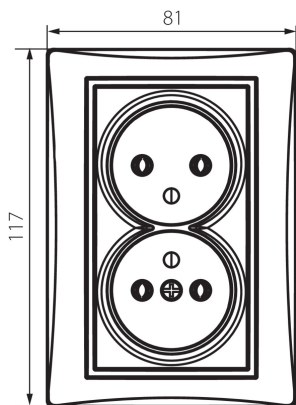

24739 DOMO 01-1261-102 bi

Type E double power socket, complete

5905339247391

GENERAL DATA:

Colour: white
Place of assembly: Recessed mount in the wall
Width [mm]: 81
Height [mm]: 110
Diameter of an installation box: 68
Installation depth: 25
Number of sockets: 2

TECHNICAL DATA:

Rated voltage [V]: 250 AC
Rated current [A]: 16
Class of protection against electric shock: I
Material: PC
Material of contacts: CuSn94
Earthing type: Type E
Terminal type: Screw terminal
Plastic: PC
IP class: 20

LOGISTIC DATA:

Packaging method: 10
Number of units in the secondary packaging: 10
Number of units in the packaging: 120
Net unit weight [g]: 116
Grammage [g]: 134.17
Length of a unit pack [cm]: 10
Width of a unit pack [cm]: 5
Height of a unit pack [cm]: 18
Weight of a cardboard box [kg]: 16.1004
Width of a cardboard box [cm]: 25
Height of a cardboard box [cm]: 52.5
Length of a cardboard box [cm]: 52
Volume of a cardboard box [m³]: 0.06825