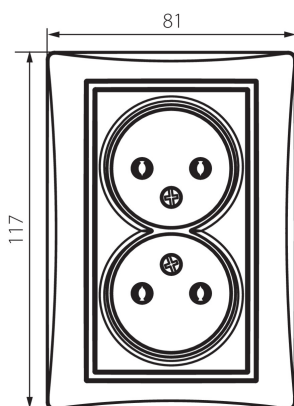

24741 DOMO 01-1280-102 bi

Double Socket Outlet 16A - 250V~e-Without Earth

5905339247414

GENERAL DATA:

Colour: white
Place of assembly: Recessed mount in the wall
Width [mm]: 81
Height [mm]: 110
Diameter of an installation box: 68
Installation depth: 25
Number of sockets: 2

TECHNICAL DATA:

Rated voltage [V]: 250 AC
Rated current [A]: 16
Class of protection against electric shock: II
Material: PC
Material of contacts: CuSn94
Earthing type: 2P
Terminal type: Screw terminal
Plastic: PC
IP class: 20

LOGISTIC DATA:

Packaging method: 10
Number of units in the secondary packaging: 10
Number of units in the packaging: 120
Net unit weight [g]: 102
Grammage [g]: 118.33
Length of a unit pack [cm]: 10
Width of a unit pack [cm]: 5
Height of a unit pack [cm]: 18
Weight of a cardboard box [kg]: 14.1996
Width of a cardboard box [cm]: 22
Height of a cardboard box [cm]: 51.2
Length of a cardboard box [cm]: 49.5
Volume of a cardboard box [m³]: 0.055757