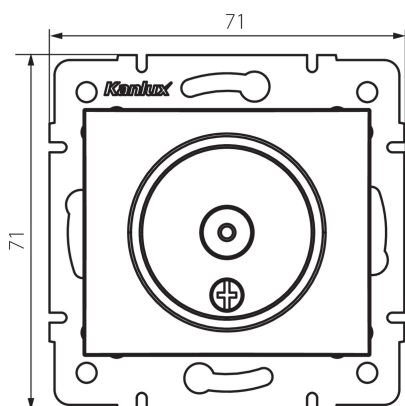

24742 DOMO 01-1290-002 bi

TV antenna loop-through wall socket

5905339247421

GENERAL DATA:

Colour: white

Place of assembly: Recessed mount in the wall

Width [mm]: 69

Height [mm]: 64

Diameter of an installation box: 60

Number of sockets: 1

TECHNICAL DATA:

Material: PC

Socket type: antenna, TV-Type pass-through

Plastic: PC

IP class: 20

LOGISTIC DATA:

Packaging method: 10

Number of units in the secondary packaging: 10

Number of units in the packaging: 120

Net unit weight [g]: 66

Grammage [g]: 78.33

Length of a unit pack [cm]: 10

Width of a unit pack [cm]: 4